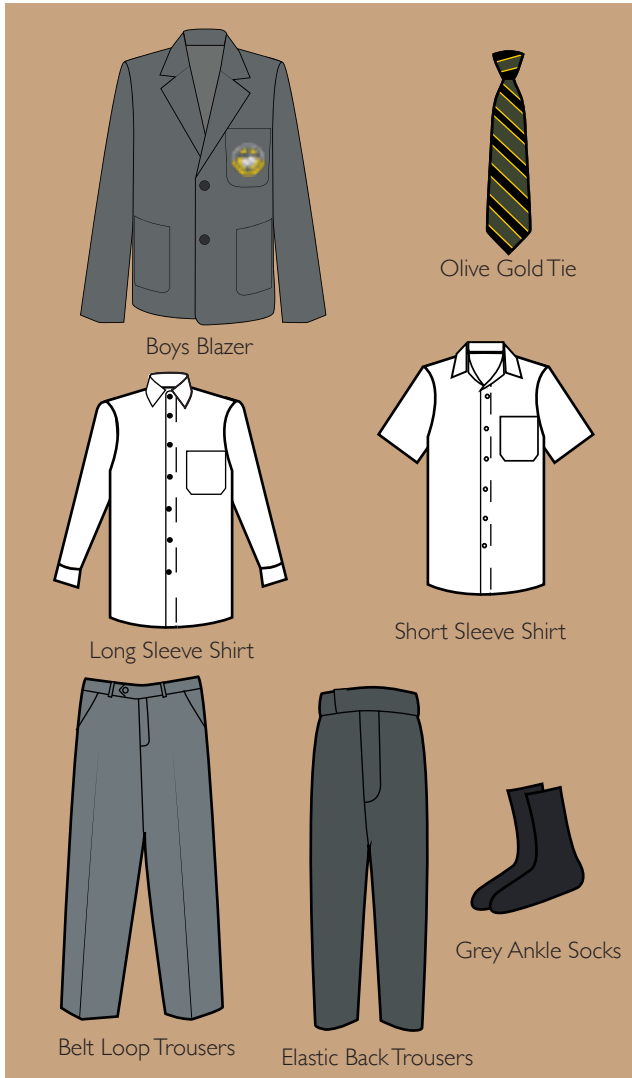

SPCC Middle School Years 5 - 8

Winter Term 2 & 3 Middle School