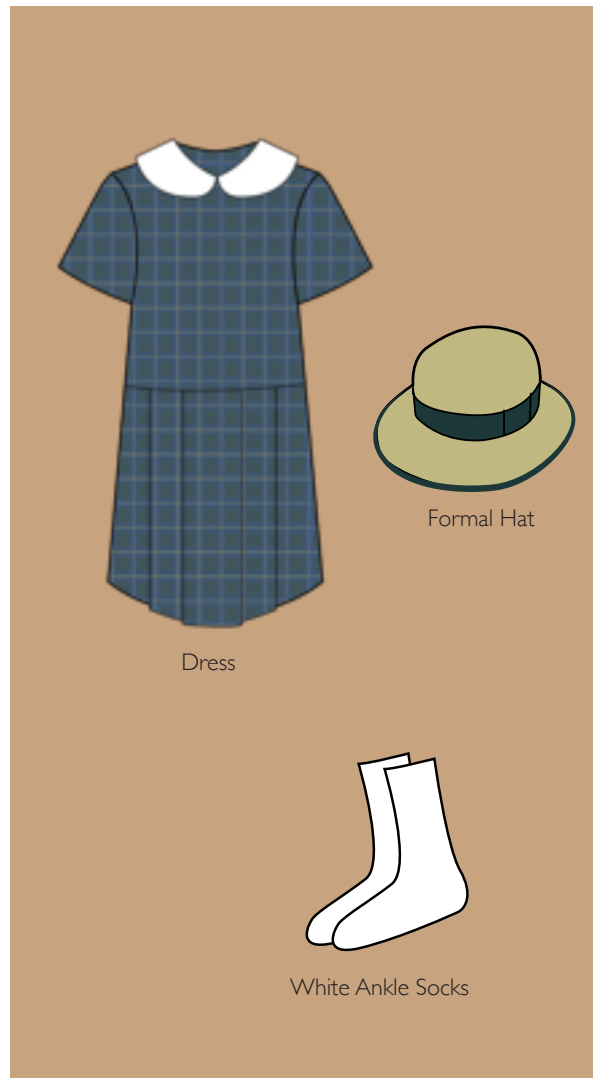

For the hours and location of your SPCC Uniform Shop head to our school website

spcc.nsw.edu.au

SPCC Junior School K - Year 4

Summer Term 1 & 4
Junior School

Summer Term 1 & 4
Junior School

Optional
Junior School