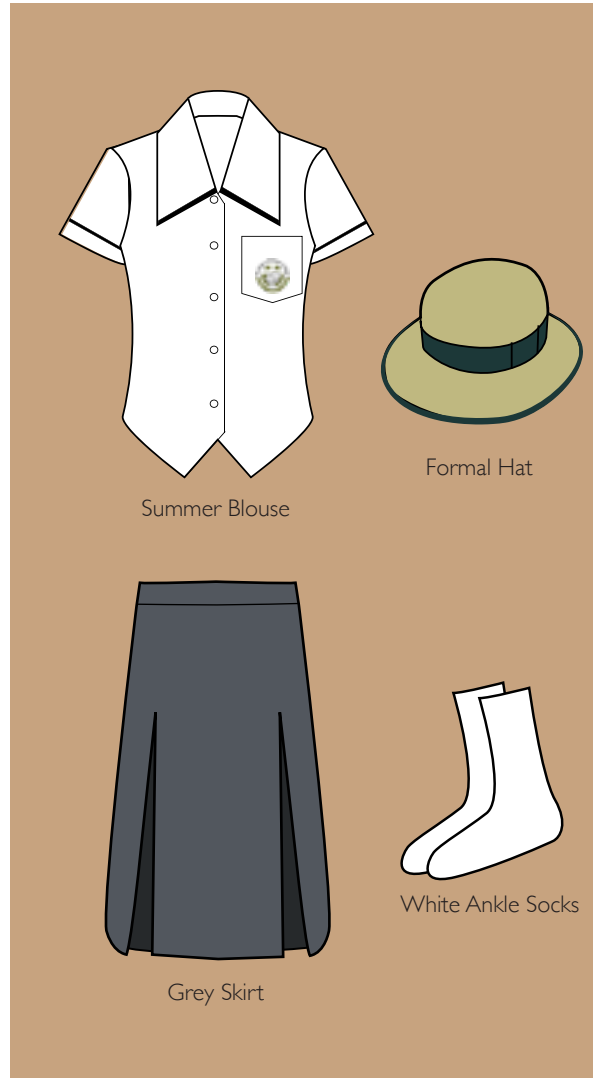

SPCC Senior School Years 9 - 12

Summer Term 1 & 4
Senior School

Summer Term 1 & 4
Senior School

Optional
Senior School