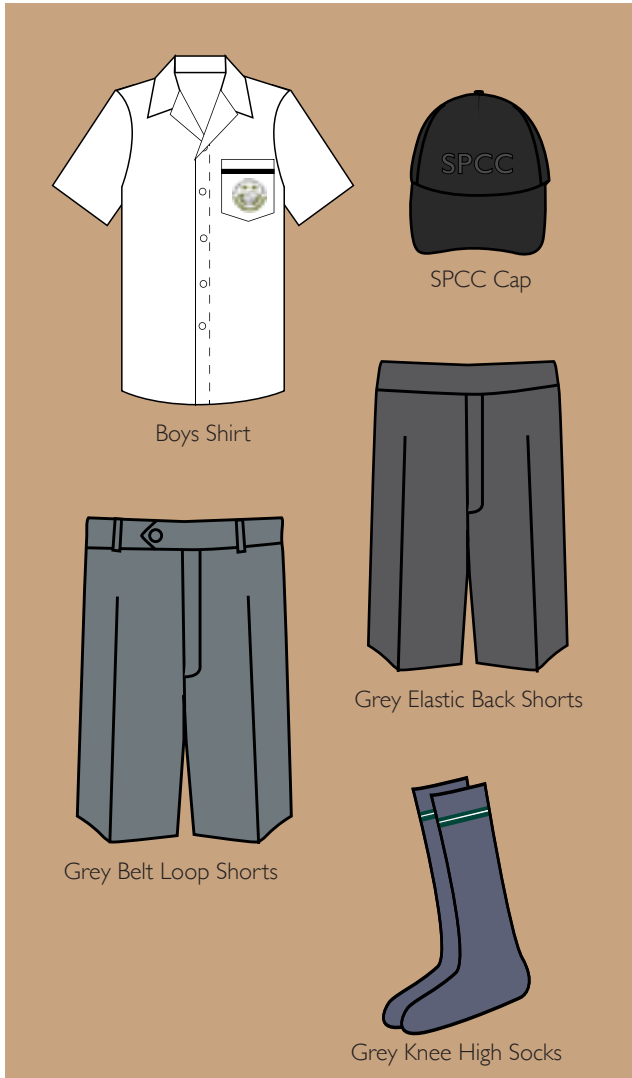

SPCC Senior School Years 9 - 12

Summer Term 1 & 4
Senior School

Summer Term 1 & 4
Senior School

Optional
Senior School