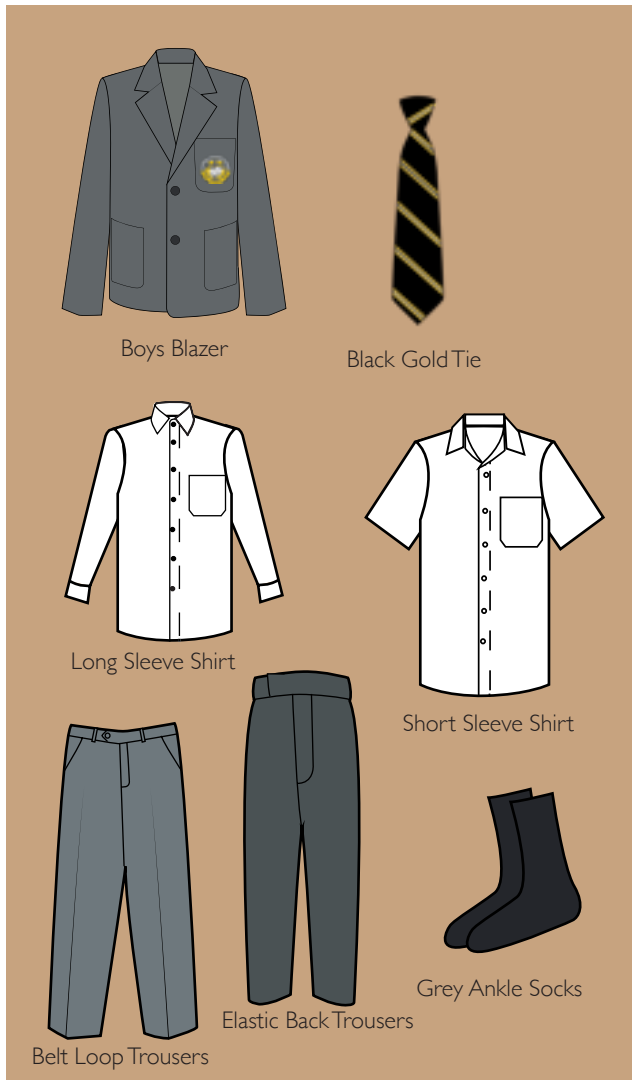

SPCC Senior School Years 9 - 12

Winter Term 2 & 3
Senior School

Winter Term 2 & 3
Senior School

Optional
Senior School