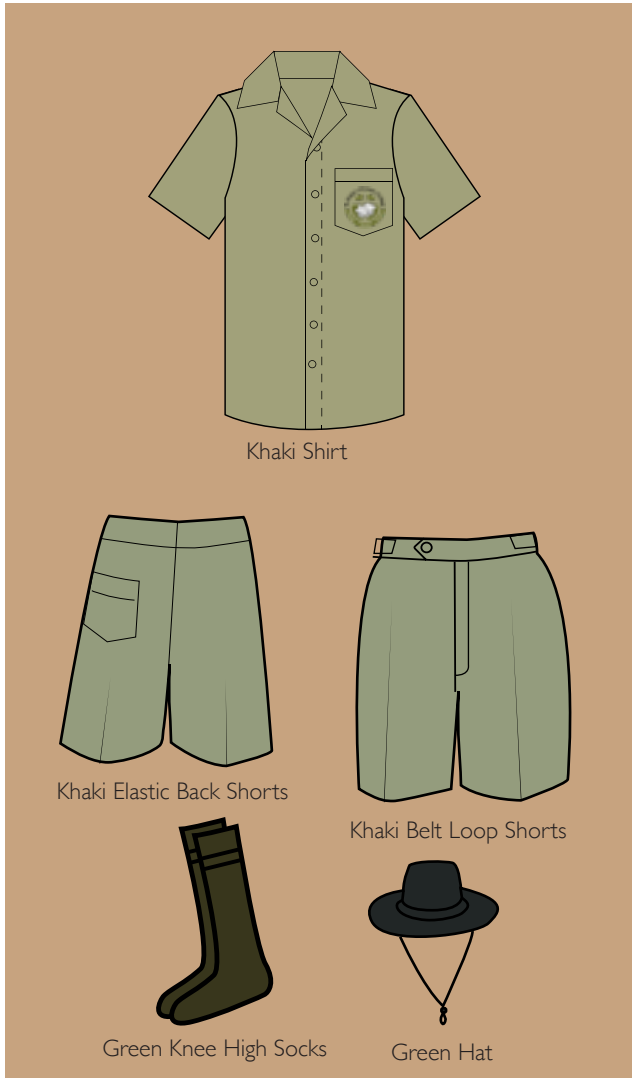

St Philip's Christian College Uniform

St Philip's Christian College is committed to maintaining a high standard of school uniform as a symbol of the College's core value to strive for excellence.

The uniform is consistent across all the St Philip's schools and represents our unified community across the various locations.

In Terms 1 and 4 the students are required to wear the Summer uniform, and in Terms 2 and 3, the Winter uniform. The College also has a sports uniform which is worn on sport days and on days when the students have PE.

This brochure will give you a preview of what your child will be wearing in 2022.

For detailed information on our school uniform including how the uniform is to be worn and approved footwear, please see our Uniform Policy found on the Uniform Shop page of our school website.

spcc.nsw.edu.au

Contents

Contents	2
Junior School Winter/Summer	3-4
Middle School Winter/Summer	5-6
Senior School Winter/Summer	7-8
Sport	9
Accessories	10

Uniform items can be purchased online at

spcc.theschoollocker.com.au

For the hours and location of your SPCC Uniform Shop head to our school website

spcc.nsw.edu.au

SPCC Junior School K - Year 4

Summer Term 1 & 4
Junior School

Summer Term 1 & 4
Junior School

Optional
Junior School