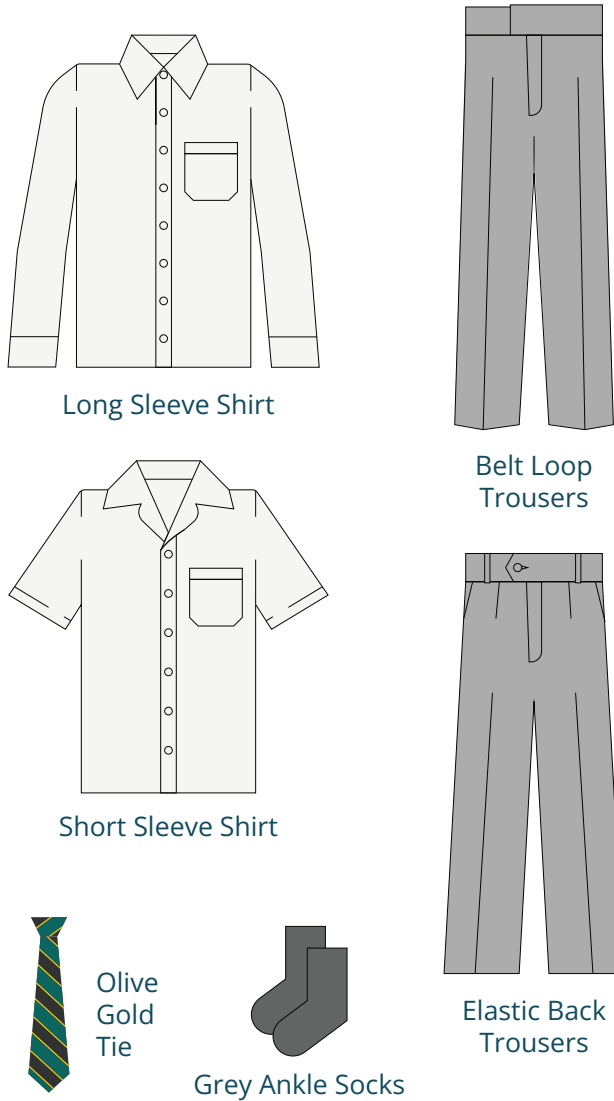

Junior School

Winter Uniform | Term 2 & 3

Kindy – Year 4

BOYS UNIFORM