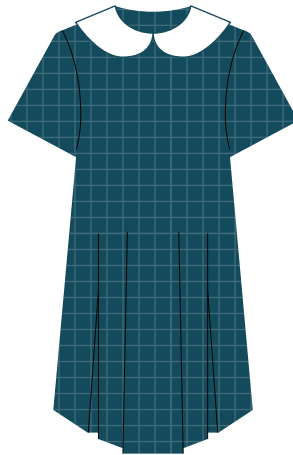

GIRLS UNIFORM

Summer Dress