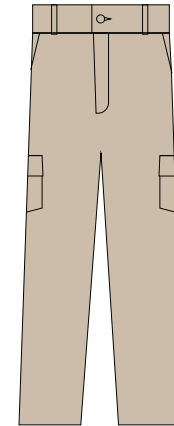

# VET Uniform

Items relevant to select VET Programs

VET Black Long Sleeve Shirt

VET Black Polo

VET Yellow Hi Vis Polo

VET Cargo Bone Construction Pants

VET Navy Drill Reflective Strips Pants

VET Hi Vis Yellow/ Navy Shirt