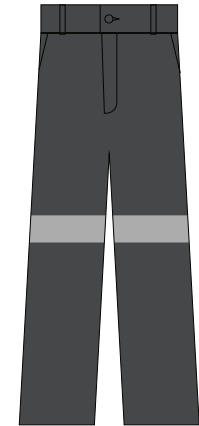

# VET Uniform

Items relevant to select VET Programs

VET Black Long Sleeve Shirt

VET Black Polo

VET Yellow Hi Vis Polo

VET Cargo Bone Construction Pants

VET Navy Drill Reflective Strips Pants

VET Hi Vis Yellow/ Navy Shirt