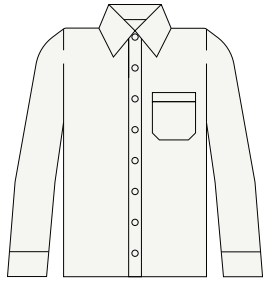

Senior School

Winter Uniform | Term 2 & 3

Years 9 - 12

BOYS UNIFORM

Long Sleeve Shirt